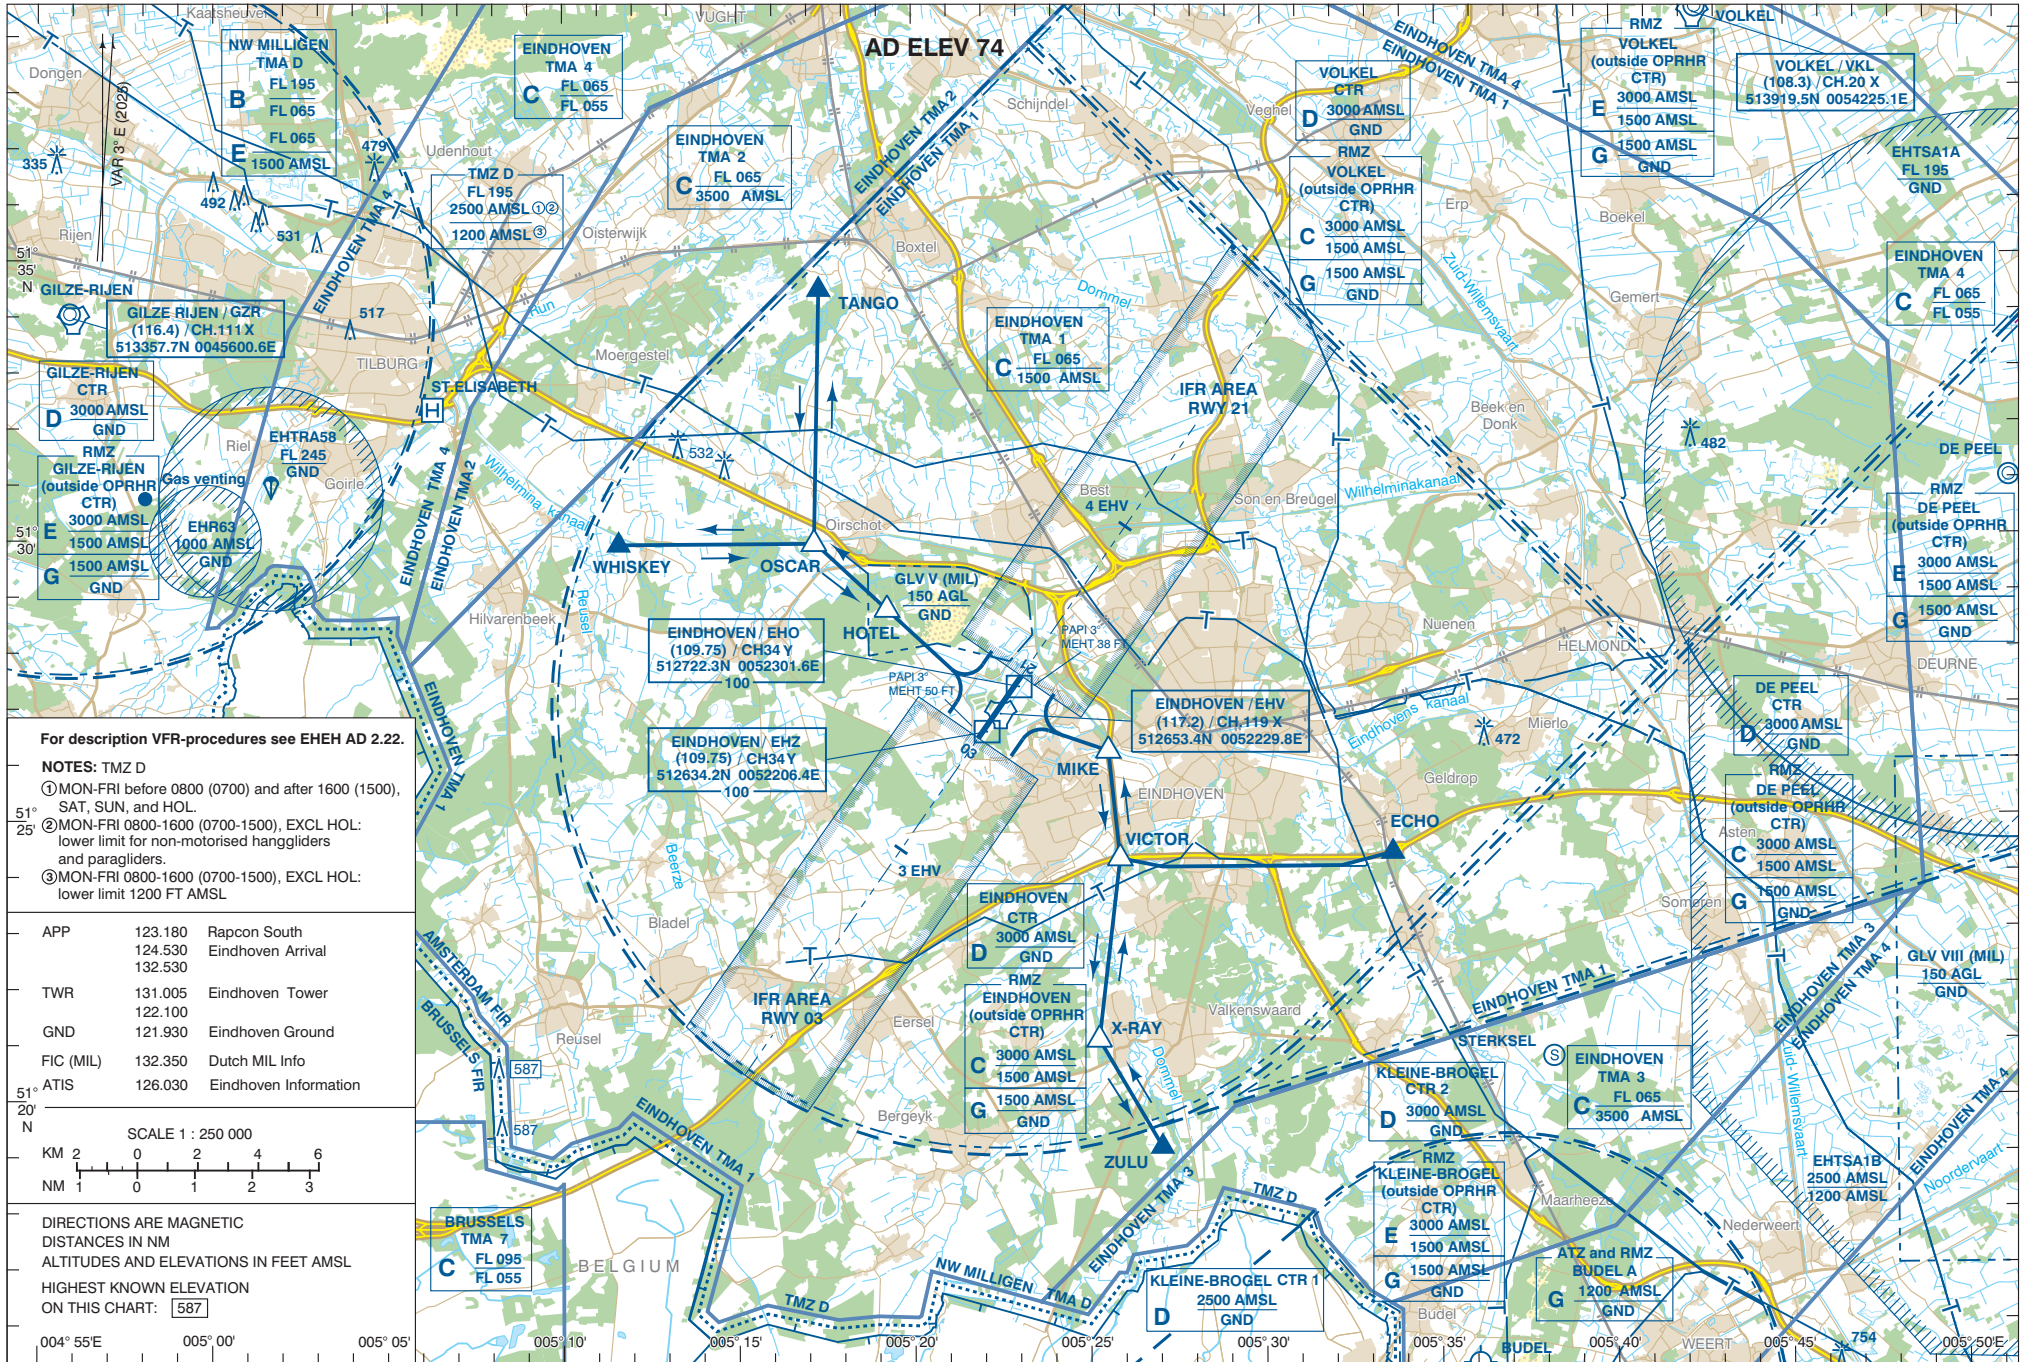

EINDHOVEN/Eindhoven VISUAL APPROACH CHART/VFR PROCEDURES

CHANGE 02/26: MAG/AR 2025: editorial.